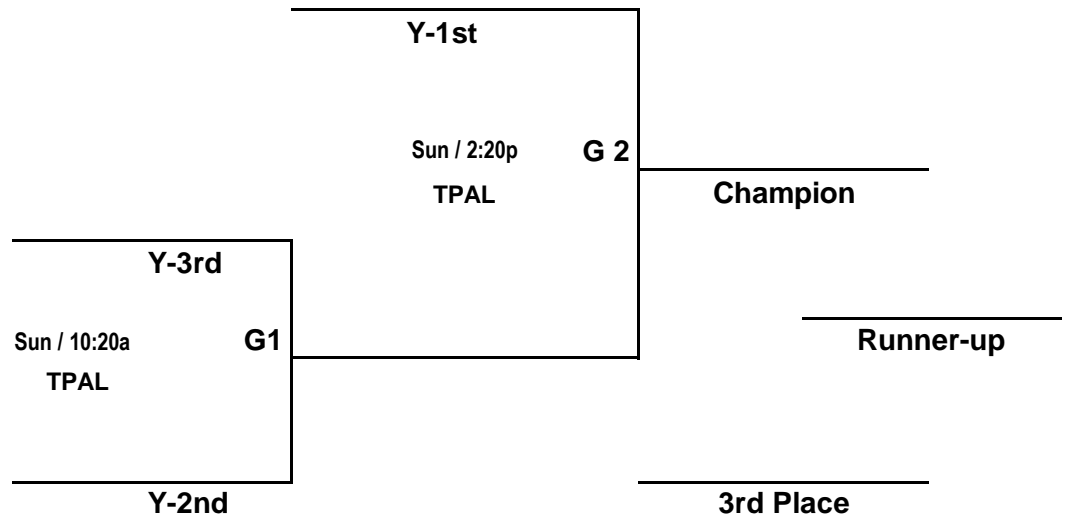

POOL Y 12 and UNDER		WINS	LOSSES	PT	PT	TOTAL
1	Florida Lady Comets					
2	Cocoa Beach Lady Hurricanes					
3	Titusville PAL					

DAY	TIME	SITE	HOME	GUEST
Sat	10:20a	TPAL		Y 1 vs 2
Sat	2:20p	TPAL		Y 2 vs 3
Sat	6:20p	TPAL		Y 3 vs 1
Sun	10:20a	TPAL	Game 1	2nd vs 3rd
Sun	2:20p	TPAL	Game 2	W G1 vs 1st

Home team listed first in Pool

SCHEDULE / VENUES SUBJECT TO CHANGE

SITES

1. Astronaut HS (AHS)
2. Titusville HS (THS)
3. Titusville PAL (TPAL)
4. Cocoa HS (CHS)
5. Viera HS (VHS)

Home team listed on top in brackets