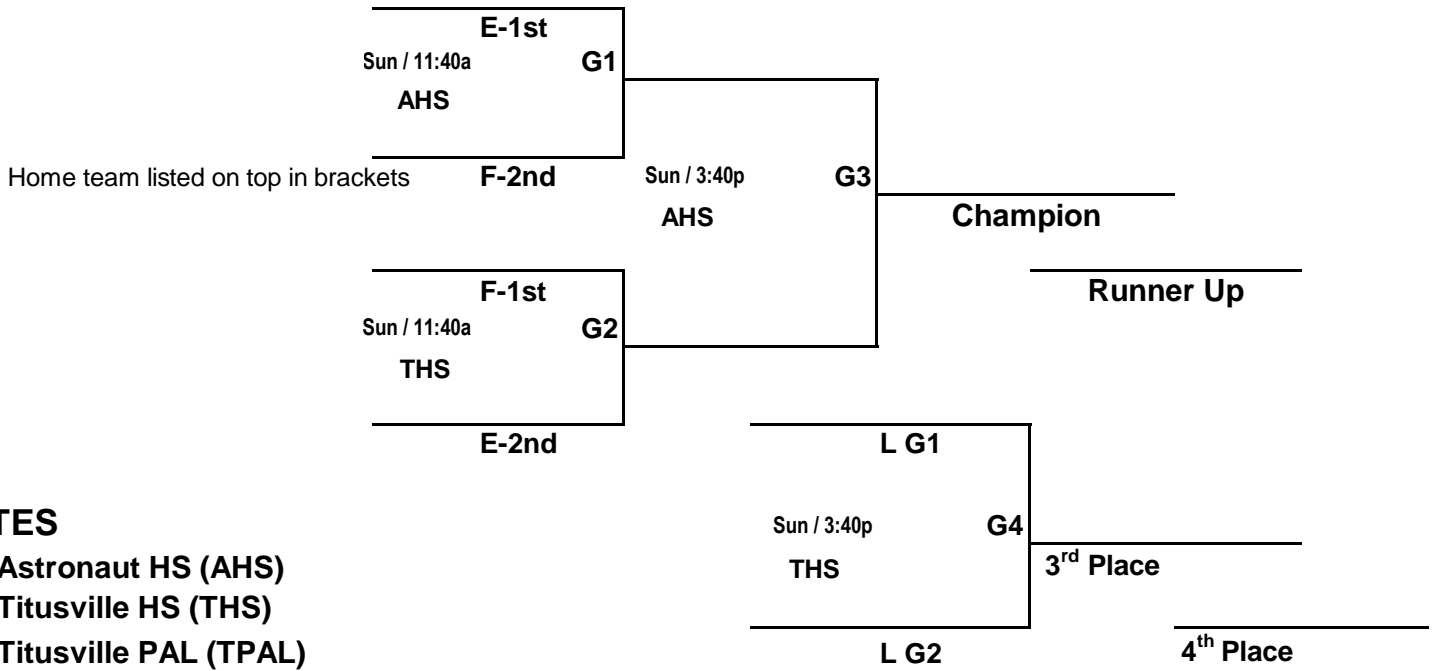

POOL E								
15 and Under		WINS	LOSSES	PT	PT	PT	PT	TOTAL
1	Orlando Extreme							
2	Florida Phoenix							
3	TRU Elite							
4	L2 Panthers							
5	Florida Hurricanes							

POOL F								
15 and Under		WINS	LOSSES	PT	PT	PT		TOTAL
1	Wizardz							
2	Central Florida Express							
3	Brevard Storm							
4	Orlando Rockets							

Home team listed first in Pool

DAY	TIME	SITE		HOME		GUEST
Fri	5:30p	THS				E 2 vs 3
Fri	6:50p	THS				E 1 vs 4
Fri	8:10p	THS				E 5 vs 3
Fri	6:50p	AHS				F 3 vs 4
Fri	8:10p	AHS				F 1 vs 2
Sat	9:00a	THS				E 1 vs 2
Sat	10:20a	THS				E 4 vs 5
Sat	11:40a	AHS				F 1 vs 3
Sat	1:00p	THS				E 3 vs 1
Sat	2:20p	THS				E 4 vs 2
Sat	3:40p	THS				E 5 vs 1
Sat	5:00p	AHS				F 2 vs 4
Sat	6:20p	AHS				F 2 vs 3
Sat	6:20p	THS				E 3 vs 4
Sat	7:40p	AHS				F 4 vs 1
Sat	7:40p	THS				E 2 vs 5
Sun	11:40a	AHS	Game 1			E 1st vs F 2nd
Sun	11:40a	THS	Game 2			F 1st vs E 2nd
Sun	3:40p	AHS	Game 3			W G1 vs W G2
Sun	3:40p	THS	Game 4			L G1 vs L G2

SITES

1. Astronaut HS (AHS)
2. Titusville HS (THS)
3. Titusville PAL (TPAL)
4. Cocoa HS (CHS)
5. Viera HS (VHS)

SCHEDULE / VENUES SUBJECT TO CHANGE

15 U Bracket

SITES

1. Astronaut HS (AHS)
2. Titusville HS (THS)
3. Titusville PAL (TPAL)
4. Cocoa HS (CHS)
5. Viera HS (VHS)

SCHEDULE / VENUES SUBJECT TO CHANGE